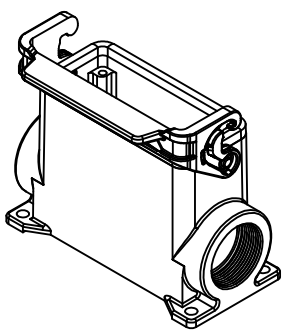

Diritti riservati All rights reserved

 Dimensions in mm	Simplified representation with dimensions without tolerance	
Original Size A4	MLAP 16 L240	Scale 1:1
Date 09/03/23	surface mounting housing, size "77.27", high construction, 2xM40 side entries, with 1 IL-BRID lever	
Sign. G. Renna		