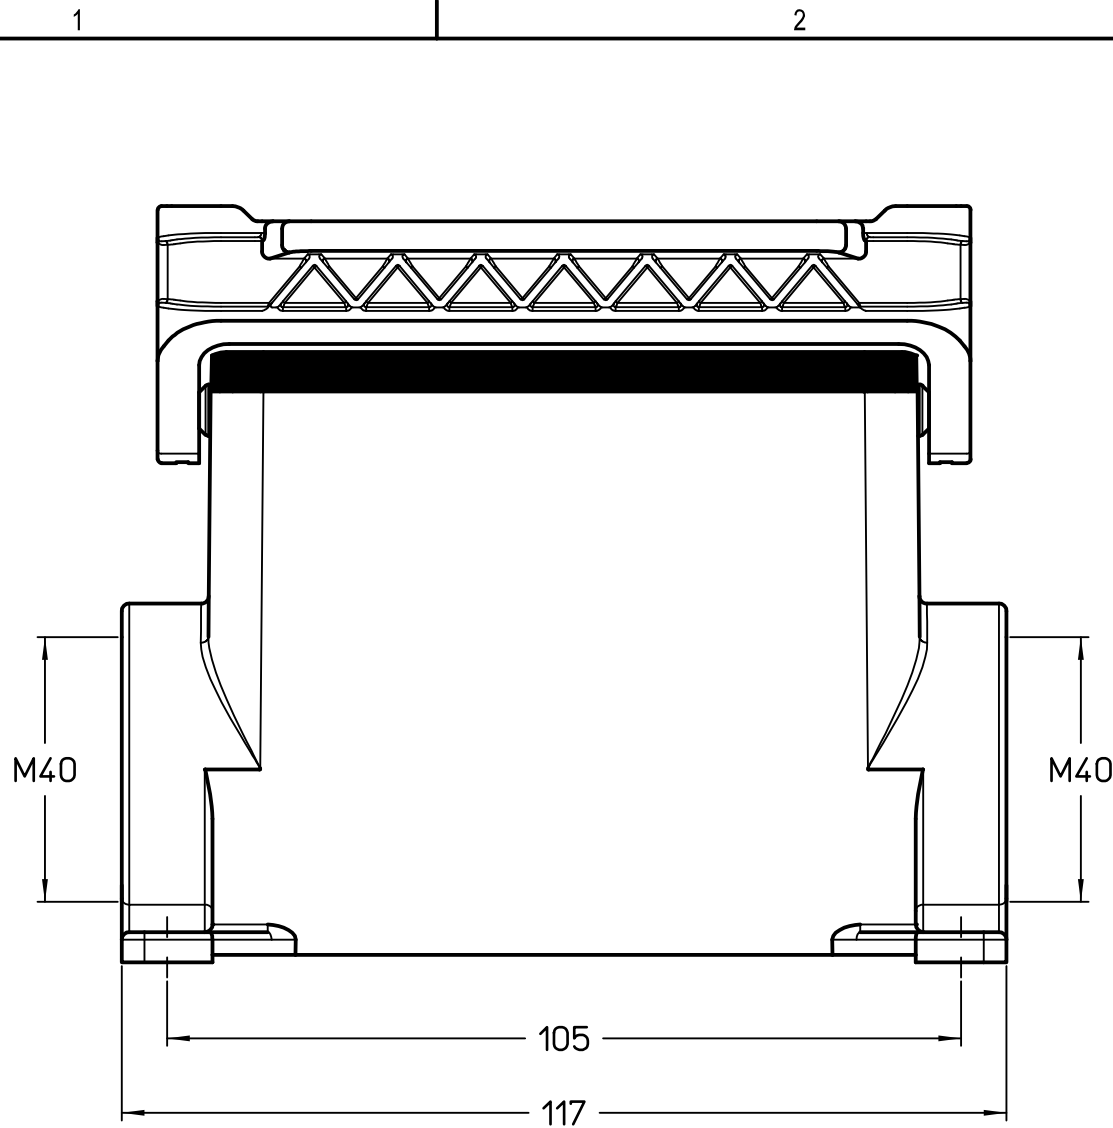

Diritti riservati All rights reserved

 Dimensions in mm	Simplified representation with dimensions without tolerance	
Original Size A4	MLAP 16 L240	Scale 1:1
Date 09/03/23	surface mounting housing, size "77.27", high construction, 2xM40 side entries, with 1 IL-BRID lever	
Sign. G. Renna		