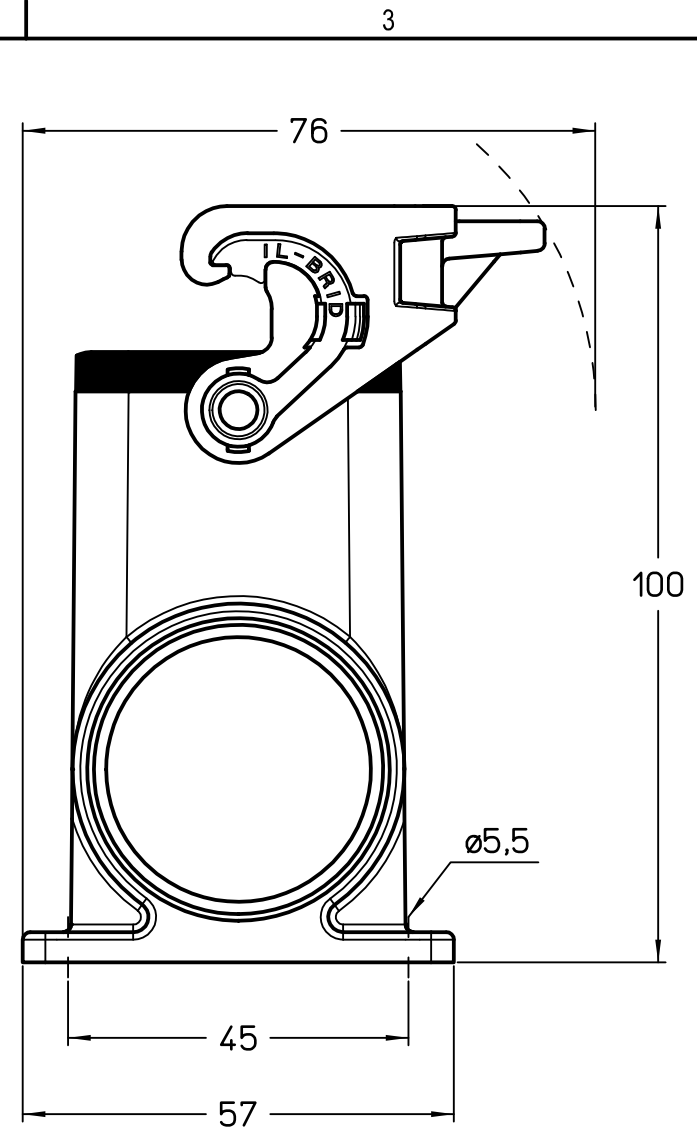

Diritti riservati All rights reserved

 Dimensions in mm	Simplified representation with dimensions without tolerance	
Original Size A4	MLAP 16 L240	Scale 1:1
Date 09/03/23	surface mounting housing, size "77.27", high construction, 2xM40 side entries, with 1 IL-BRID lever	
Sign. G. Renna		